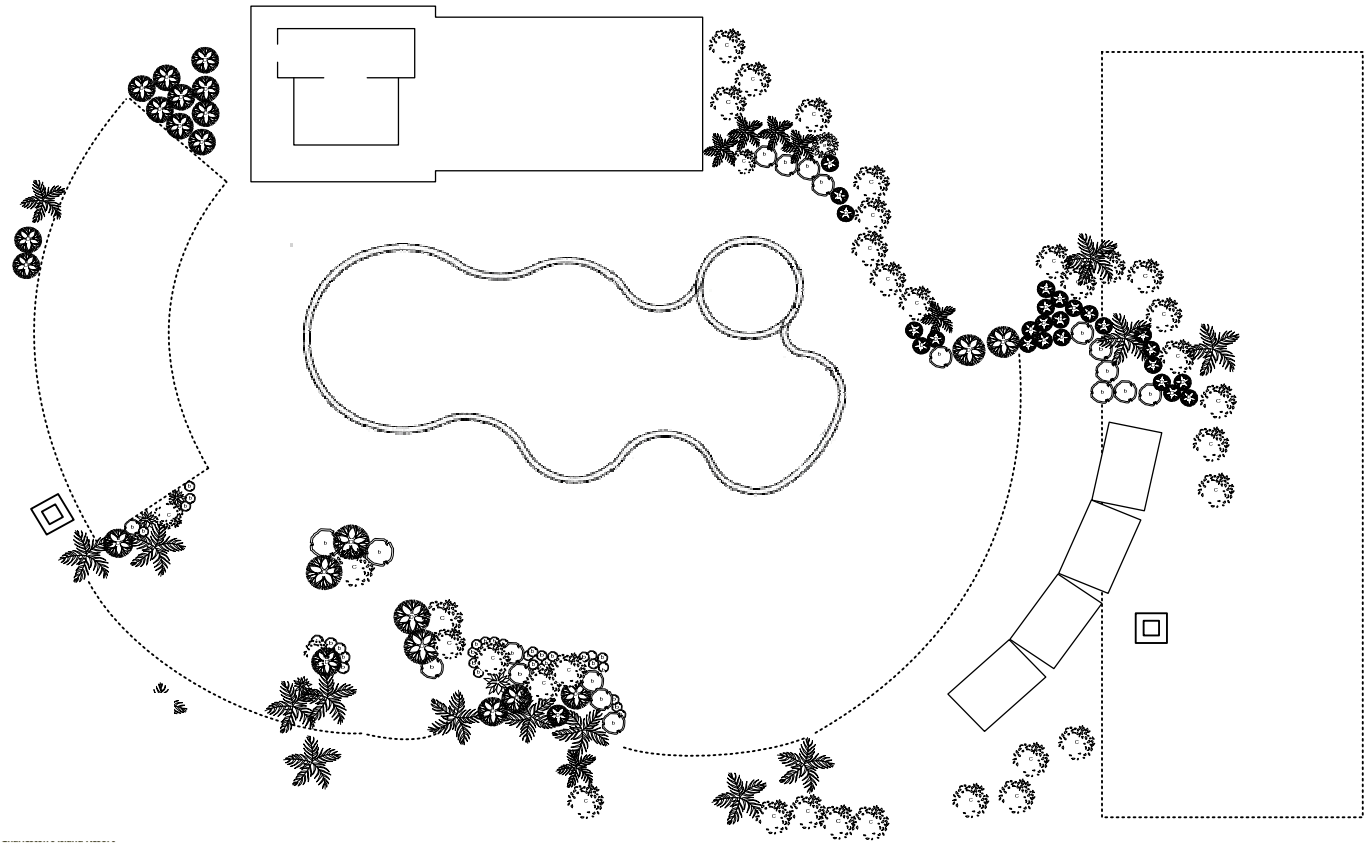

Palm Cove

Features	Lawn Area	South Deck Pool	Lawn and South Deck Pool
Dimensions	149 x 50		
Square Footage	7450	7300	14750
Set-up Style			
Buffet Rounds of 10	200	120	320
Reception and Dinner Rounds of 10	160	90	250
Dinner and Dance Rounds of 10	160	90	250
Stand-up Reception	400	200	600